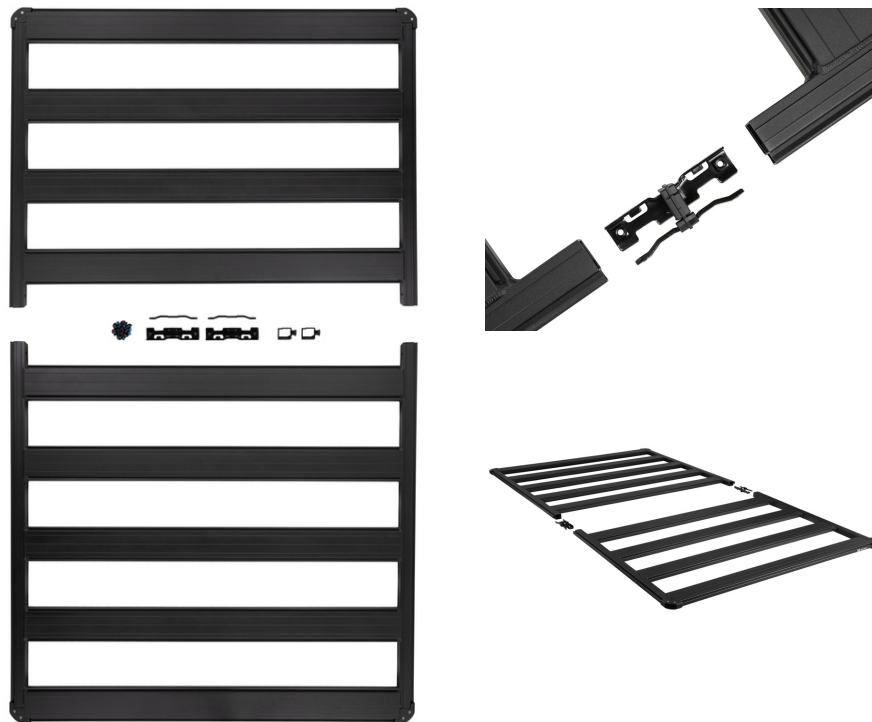

OVERVIEW

ARB is excited to release a range of BASE Rack applications targeted towards the ever-growing vehicle segment of Vans. Initial launch will see applications for 6 different vehicle variants, catering for different vehicle lengths, heights and options of different rack sizes allowing the customer to customise their roof rack requirements. Larger longer racks have been developed as a two piece modular solution to suit the Van's larger roof platform.

DESIGN AND DEVELOPMENT

Key considerations for ARB's BASE Rack engineers when developing BASE Rack applications for the van segment was the requirement for larger longer racks to suit the larger roof platform. BASE Rack has now introduced a new two piece modular design that is available in three new rack sizes. The new two piece modular design assembles quickly, is easier to store and freight, still retains the fully welded BASE Rack beams, all current BASE Rack features and suited for large roof vehicle platforms. When a two piece rack is specified for an application, the fitting kit has also been designed as a two piece format. Depending on the vehicle specifications existing one piece rack designs are also used in Van Rack applications.

NEW SIZES

Part Number	Measurements (mm)	Trade Rails to suit
1770120	2415 x 1445	1780630
1770130	2705 x 1445	1780640
1770140	2995 x 1445	1780650

OUR AUDIENCE

VAN LIFESTYLE CUSTOMER USP

- BASE Rack now suits many popular camp lifestyle Vans Eg: Sprinter, Transporter, HiAce, Transit
- Versatile sizing to suit multiple applications (full, 3/4, 1/2 size BASE Racks)
- BASE Rack supports fitment 3rd party accessories eg: kayak, surfboard, ski and bike mounts
- Ultra sleek profile add minimal overall height to the vehicle
- Enables customers to utilise popular existing BASE Rack accessories as well as the ability to effortlessly mount awnings to the van